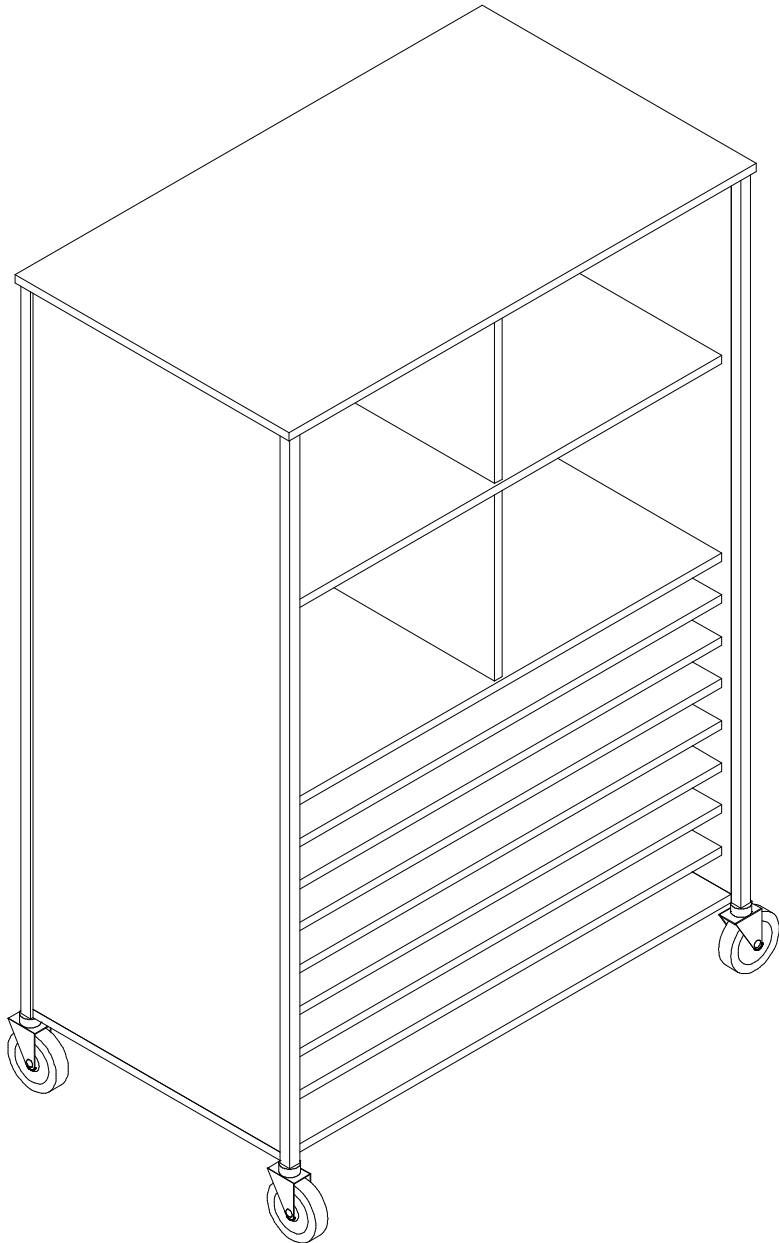

- 4 Locking Casters (Not Shown)

48"W x 72"H x 28"D

FLEETWOOD GROUP, INC.		<i>Furniture Division</i>	
11832 JAMES ST., HOLLAND, MI. P.O. BOX 1259 49422-1259		PHONE (616) 396-1142	FAX (616) 396-8022
DESIGN FOR:		MODEL NO. 15.7600-72821	
TITLE: Single - Sided Cubicle / Open Paper Storage Cabinet			
DRAWN BY: CD	DWG. NO.	SCALE: 1:14	DATE: 08/24/06