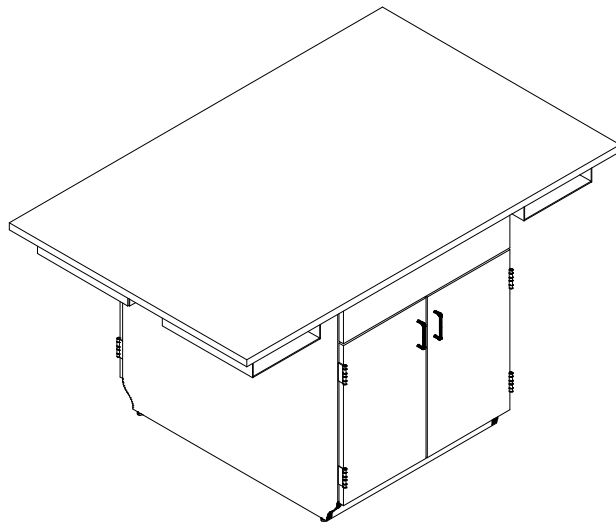

Model No	Qty	Model Description
23199-96	1	66"W x 1.07" x 42"D Top
23199-97	1	30"W x 36"H (w/ Top) x 39 1/2"D Base Shelf/Door Unit, Metal Book Boxes

Note:
- Verify All Dim's. Shown

Revised:

FLEETWOOD GROUP, INC. 11832 JAMES ST., HOLLAND, MI. P.O. BOX 1259 49422-1259		
DESIGN FOR:		MODEL NO. 23199-97
TITLE: Base Sink Unit Layout		
DRAWN BY: CD	SCALE: 1/4" = 1'0"	DATE: 09/20/07