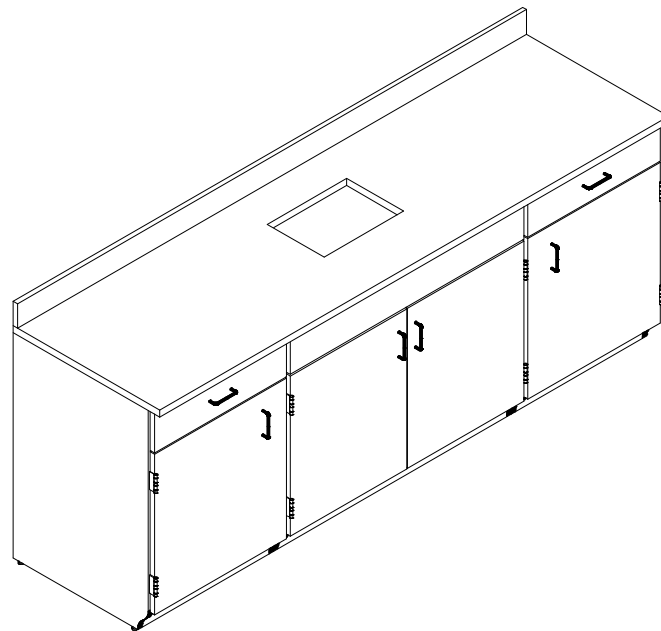

Model No	Qty	Model Description
23199-98	1	90"W x 1.07" x 26"D Top w/ Sink Cutout & Backsplash
23199-99	1	90"W x 36"H (w/ Top) x 26"D Base Sink Unit

Note:
- Verify All Dim's. Shown

Revised:

FLEETWOOD GROUP, INC.		
<small>11832 JAMES ST., HOLLAND, MI. P.O. BOX 1259 49422-1259</small>		
DESIGN FOR:	MODEL NO.	
	23199-99	
TITLE:		
Base Sink Unit Layout		
DRAWN BY:	SCALE:	DATE:
CD	1/4" = 1'0"	09/20/07