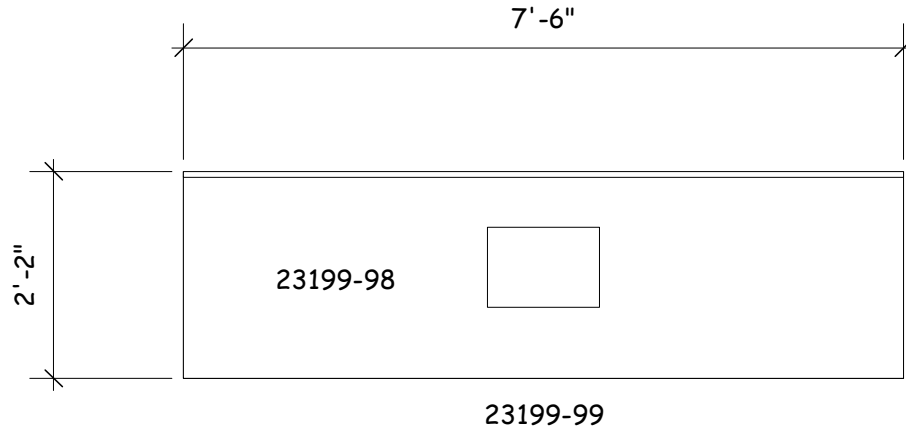

Model No	Qty	Model Description
23199-98	1	90"W x 1.07" x 26"D Top w/ Sink Cutout & Backsplash
23199-99	1	90"W x 36"H (w/ Top) x 26"D Base Sink Unit

Note:
- Verify All Dim's. Shown

Revised:

FLEETWOOD GROUP, INC.		
<small>11832 JAMES ST., HOLLAND, MI. P.O. BOX 1259 49422-1259</small>		
DESIGN FOR:	MODEL NO.	
	23199-99	
TITLE:		
Base Sink Unit Layout		
DRAWN BY:	SCALE:	DATE:
CD	1/4" = 1'0"	09/20/07