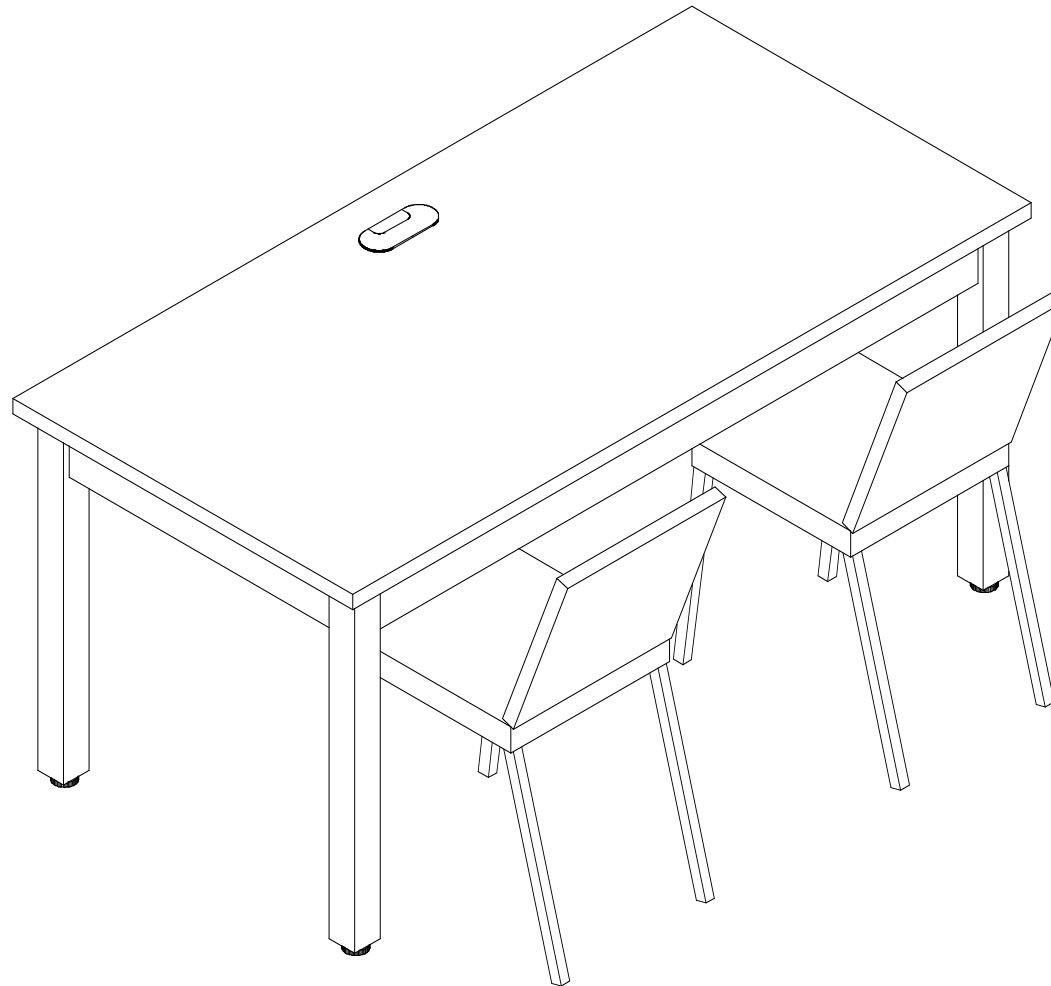

- Wire Management Tray
- 1 Grommet

SIZE: 60"W x 29"H x 30"D

FLEETWOOD GROUP, INC. *Furniture Division*
11832 JAMES ST., HOLLAND, MI. P.O. BOX 1259 49422-1259 PHONE (616) 396-1142 FAX (616) 396-8022

DESCRIPTION:
Rectangular Study Table

DWG. NO.
3D000683