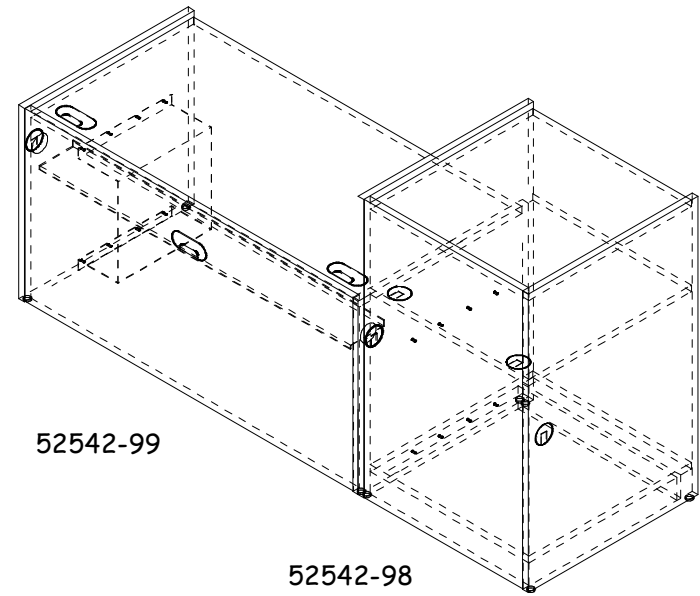

52542-99

52542-98

NOTE:
- 29"H WORKSURFACE

52542-99

52542-98

Desk: 60"W x 30"H x 30"D (52542-99)

Podium: 30"W x 46"H x 30"D (52542-98)

Revised:
09/11/07

FLEETWOOD GROUP, INC.		Furniture Division	
11832 JAMES ST., HOLLAND, MI. P.O. BOX 1259 49422-1259 PHONE (616) 396-1142 FAX (616) 396-8022			
DESIGN FOR:			MODEL NO. 52542-99
TITLE: Podium / Desk			
DRAWN BY: CD	DWG. NO.	SCALE: 1:16	DATE: 09/05/07