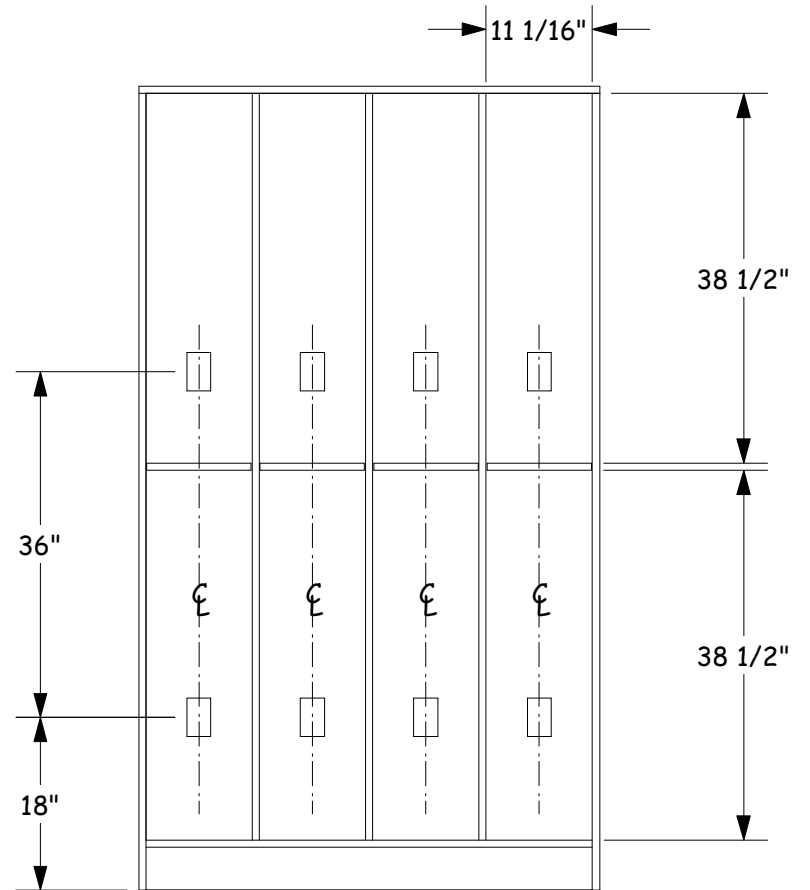

48"W x 84"H x 30"D

Compartment Size: 11 1/16"W x 38 1/2"H x 27 1/2"D

(Shown Without Doors)

Note:

- All Dim's Are Approximate. Final Dim's Will Be Determined By Engineering.

Revised:
11/29/07

FLEETWOOD GROUP, INC.		Furniture Division	
11832 JAMES ST., HOLLAND, MI. P.O. BOX 1259 49422-1259		PHONE (616) 396-1142 FAX (616) 396-8022	
DESIGN FOR:		MODEL NO.	
		560321-61269	
TITLE: Music Cabinet w/ Cutouts In Back (8 Compartments)			
DRAWN BY:	DWG. NO.	SCALE:	DATE:
CD		1:16	03/21/07