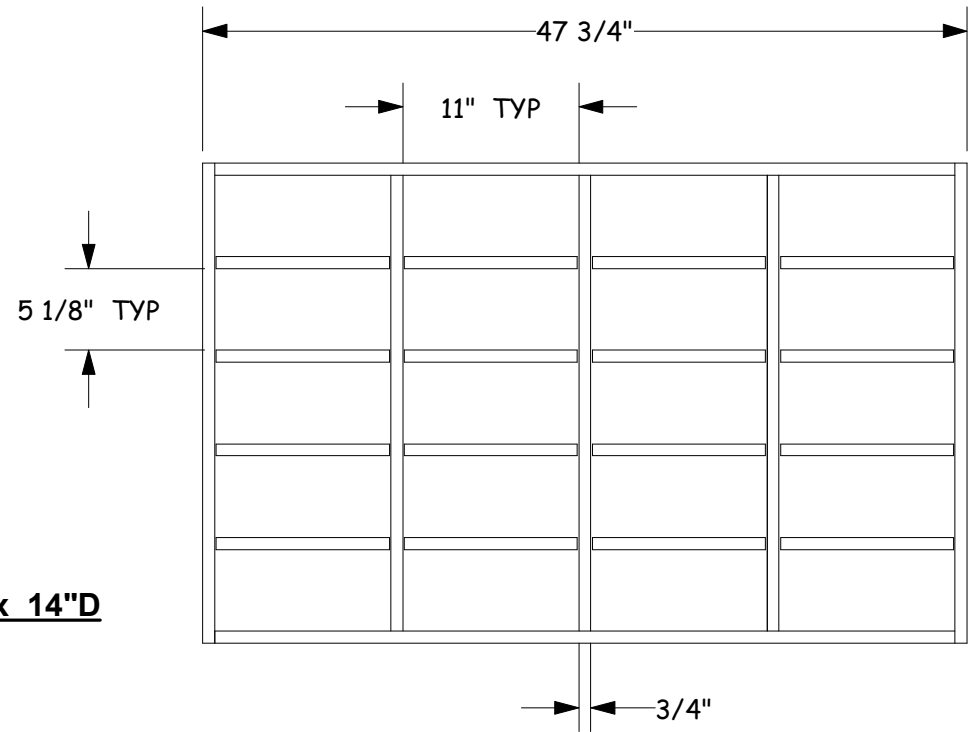

47 3/4" W x 30" H x 14" D

239" W x 30" H x 14" D

100 Mailboxes

FLEETWOOD GROUP, INC.		Furniture Division	
11832 JAMES ST., HOLLAND, MI. P.O. BOX 1259 49422-1259		PHONE (616) 396-1142 FAX (616) 396-8022	
DESIGN FOR:		MODEL NO. 61196-99	
TITLE:		Mailbox Units	
DRAWN BY: CD	DWG. NO.	SCALE: 1:12	DATE: 01/29/07