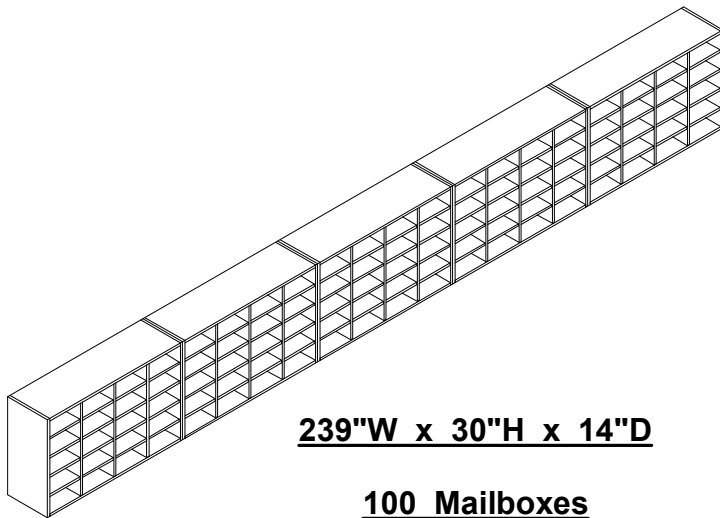

47 3/4" W x 30" H x 14" D

239" W x 30" H x 14" D

100 Mailboxes

FLEETWOOD GROUP, INC.		Furniture Division	
11832 JAMES ST., HOLLAND, MI. P.O. BOX 1259 49422-1259		PHONE (616) 396-1142 FAX (616) 396-8022	
DESIGN FOR:		MODEL NO. 61196-99	
TITLE:		Mailbox Units	
DRAWN BY: CD	DWG. NO.	SCALE: 1:12	DATE: 01/29/07