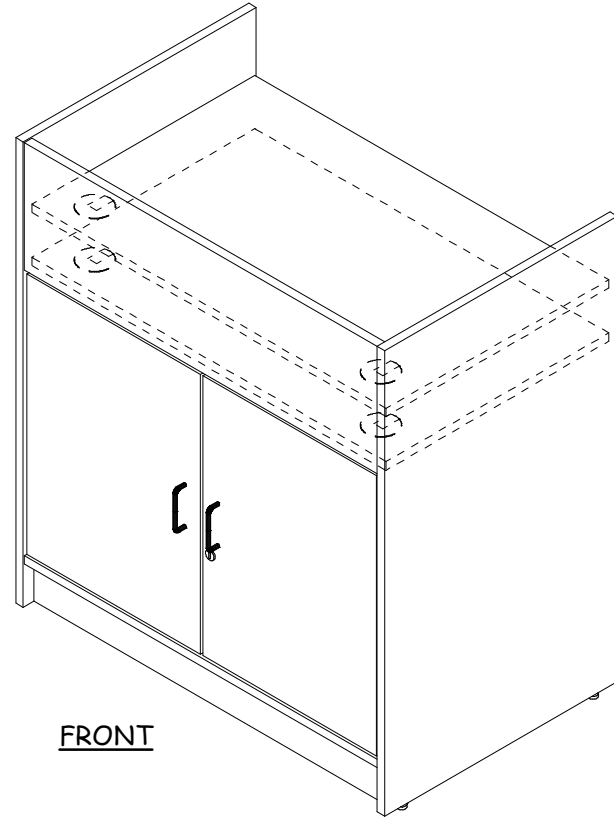

REAR

FRONT

38"W x 42"H x 26"D

FLEETWOOD GROUP, INC.		Furniture Division	
11832 JAMES ST., HOLLAND, MI. P.O. BOX 1259 49422-1259		PHONE (616) 396-1142	FAX (616) 396-8022
DESIGN FOR:		MODEL NO.	
		72046-72964	
TITLE:			
Computer Shelf Cabinet			
DRAWN BY:	DWG. NO.	SCALE:	DATE:
CD		1:14	11/20/06