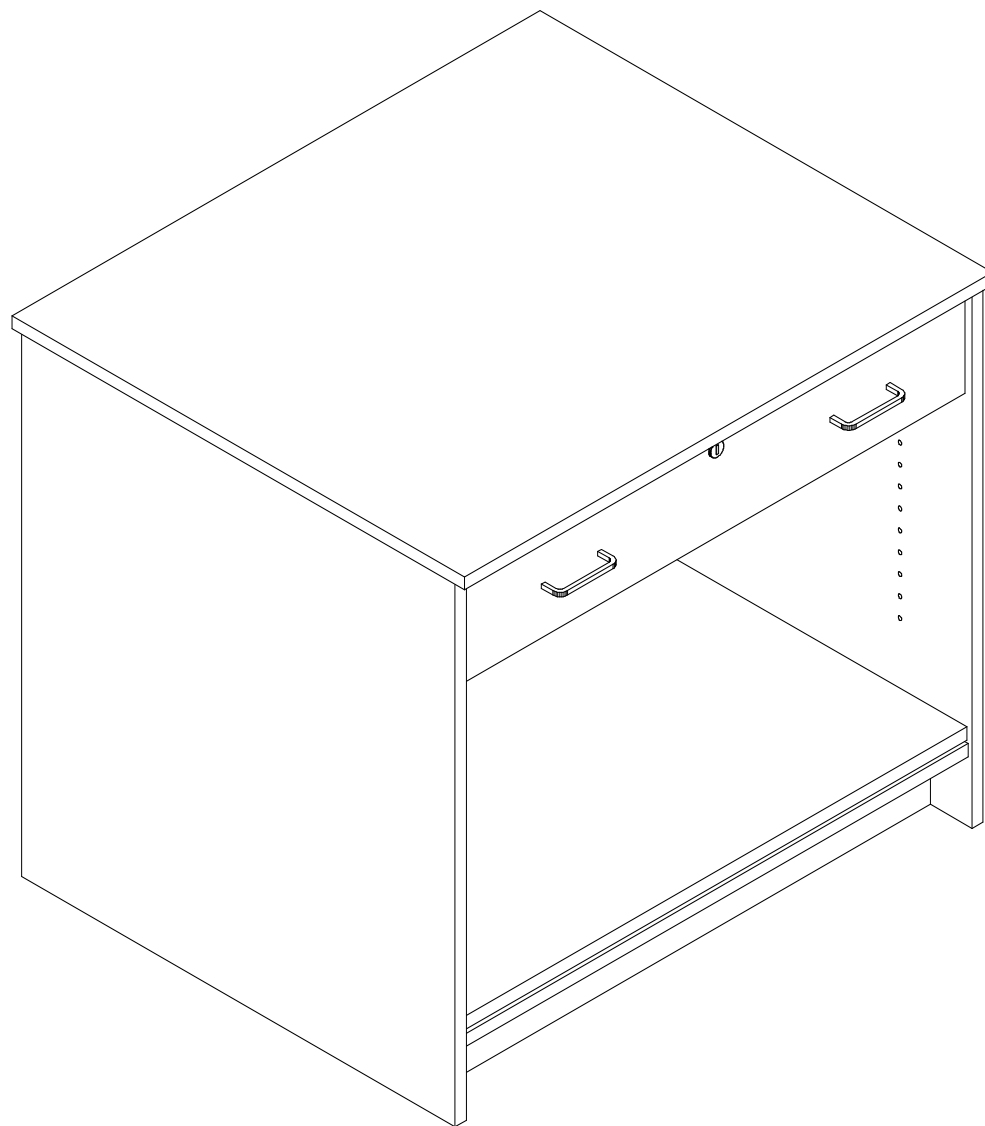

- Locking Drawer
- Pull Out Printer Shelf

35"W x 32"H x 30"D

FLEETWOOD GROUP, INC. *Furniture Division*

11832 JAMES ST., HOLLAND, MI. P.O. BOX 1259 49422-1259 PHONE (616) 396-1142 FAX (616) 396-8022

DESCRIPTION: Open Storage Unit W/
Drawer & Roll Out Printer Shelf

DWG. NO.
80.1032-20815