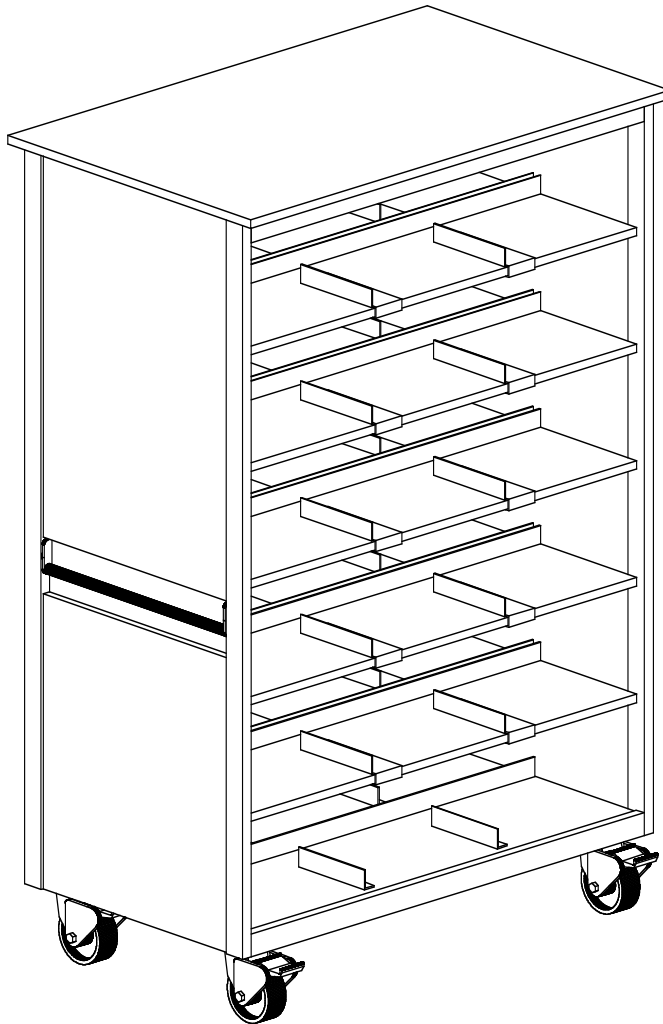

- 18 Openings Per Side
- HPL Ends & Top
- Casters (2 Locking, 2 Non-Locking)

CABINET SIZE: 48"W x 72"H x 30"D

FLEETWOOD GROUP, INC.		<i>Furniture Division</i>
<small>11832 JAMES ST., HOLLAND, MI. P.O. BOX 1259 49422-1259</small>		<small>PHONE (616) 396-1142 FAX (616) 396-8022</small>
DESCRIPTION:	DWG. NO.	
PE Basket Rack	99.7600-51575	