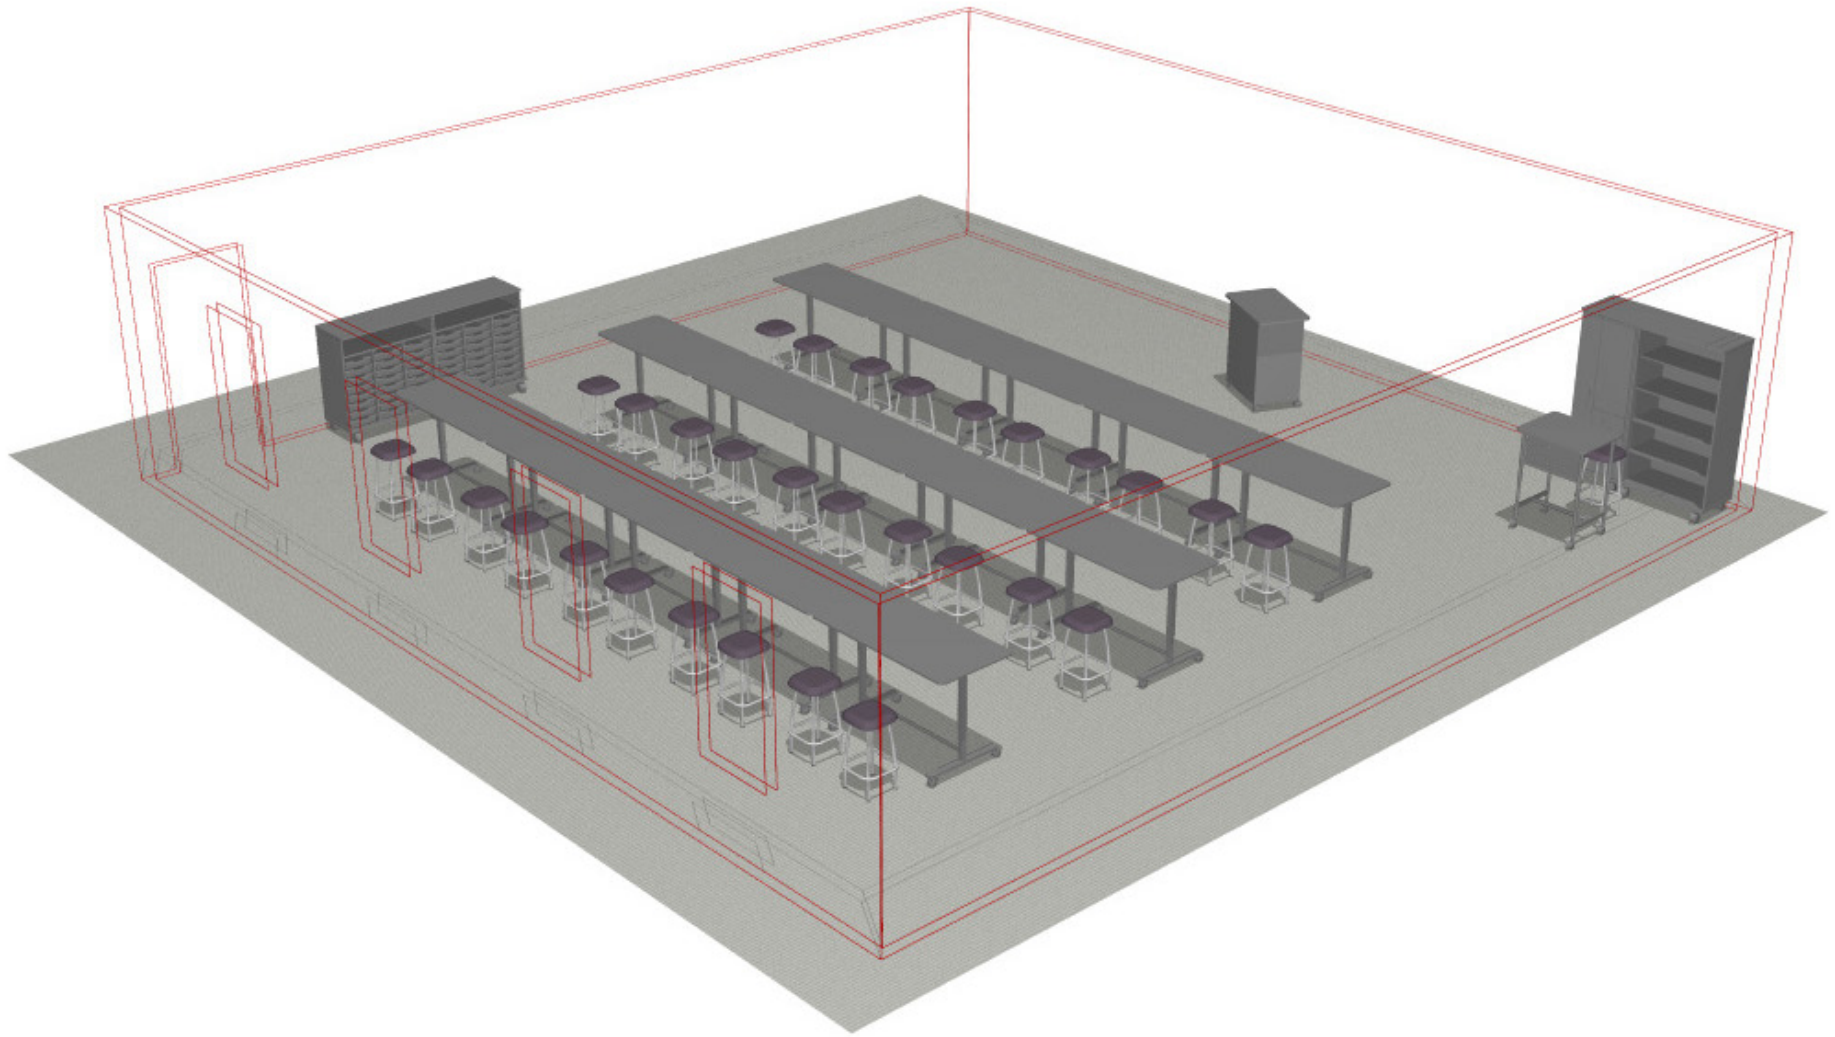

PERSPECTIVE VIEW

912.LEC.ROW.02

High School.Lecture.Row.#2

Fleetwood®

For help creating your effective learning environment,
contact us at 616.396.1142 or sales@fleetwoodfurniture.com

PLAN VIEW

912.LEC.ROW.02

High School.Lecture.Row.#2

PRODUCT LIST

912.LEC.ROW.02

High School.Lecture.Row.#2

PART NUMBER	DESCRIPTION	QTY	LIST	EXT. SELL
ST26FS	Dark Graphite Seat 13.5w 26h 13.5d	31	\$460	\$14,260
P701	Tall Storage 4 Shelf No Drs Lckg Casters 36w 68h 20d	1	\$1,552	\$1,552
P610	Tall Wardrobe Tower Lckg Casters 24w 68h 20d	1	\$2,418	\$2,418
P220	Mid Tray Storage 1 Shelf Gratnells Trays Included No Drs Lckg Casters 42w 44h 20d	2	\$1,758	\$3,516
P181	Presentation Cart 1 Shelf Gratnells Trays Included Lckg Dr With Power Lckg Casters 36w40h 22d	1	\$1,758	\$1,758
MDP30	Perforated Steel Modesty Panel Installed at the factory 30w 14h	1	\$96	\$96
IN-PR3080AF	Plane Desk, Steel Frame Round Legs (4) Adjustable Height H-Frame Cstrs 30w 34-42h 24d	1	\$546	\$546
FN-PR6380BF	Plane Table, Flip and Nest I-Leg Adjustable Height H-Frame Cstrs 60w 34-42h 30d	15	\$892	\$13,380