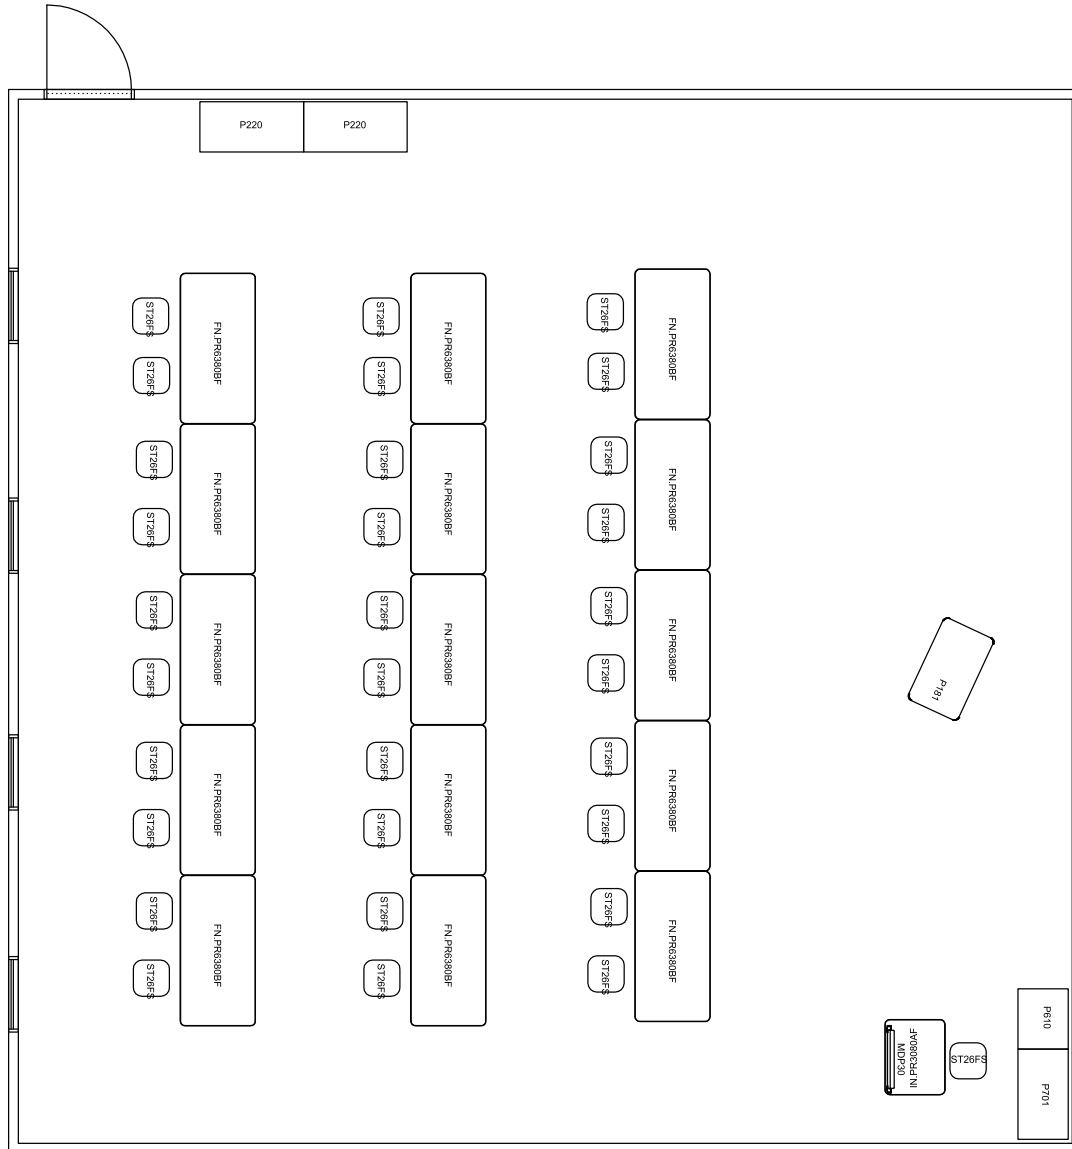

PERSPECTIVE VIEW

912.LEC.ROW.02

High School.Lecture.Row.#2

Fleetwood®

For help creating your effective learning environment,
contact us at 616.396.1142 or sales@fleetwoodfurniture.com

PLAN VIEW

912.LEC.ROW.02

High School.Lecture.Row.#2

PRODUCT LIST

912.LEC.ROW.02

High School.Lecture.Row.#2

PART NUMBER	DESCRIPTION	QTY	LIST	EXT. SELL
ST26FS	Dark Graphite Seat 13.5w 26h 13.5d	31	\$460	\$14,260
P701	Tall Storage 4 Shelf No Drs Lckg Casters 36w 68h 20d	1	\$1,552	\$1,552
P610	Tall Wardrobe Tower Lckg Casters 24w 68h 20d	1	\$2,418	\$2,418
P220	Mid Tray Storage 1 Shelf Gratnells Trays Included No Drs Lckg Casters 42w 44h 20d	2	\$1,758	\$3,516
P181	Presentation Cart 1 Shelf Gratnells Trays Included Lckg Dr With Power Lckg Casters 36w40h 22d	1	\$1,758	\$1,758
MDP30	Perforated Steel Modesty Panel Installed at the factory 30w 14h	1	\$96	\$96
IN-PR3080AF	Plane Desk, Steel Frame Round Legs (4) Adjustable Height H-Frame Cstrs 30w 34-42h 24d	1	\$546	\$546
FN-PR6380BF	Plane Table, Flip and Nest I-Leg Adjustable Height H-Frame Cstrs 60w 34-42h 30d	15	\$892	\$13,380

Total FLEETWOOD - \$37,536.00

RENDERING

912.LEC.ROW.02

High School.Lecture.Row.#2