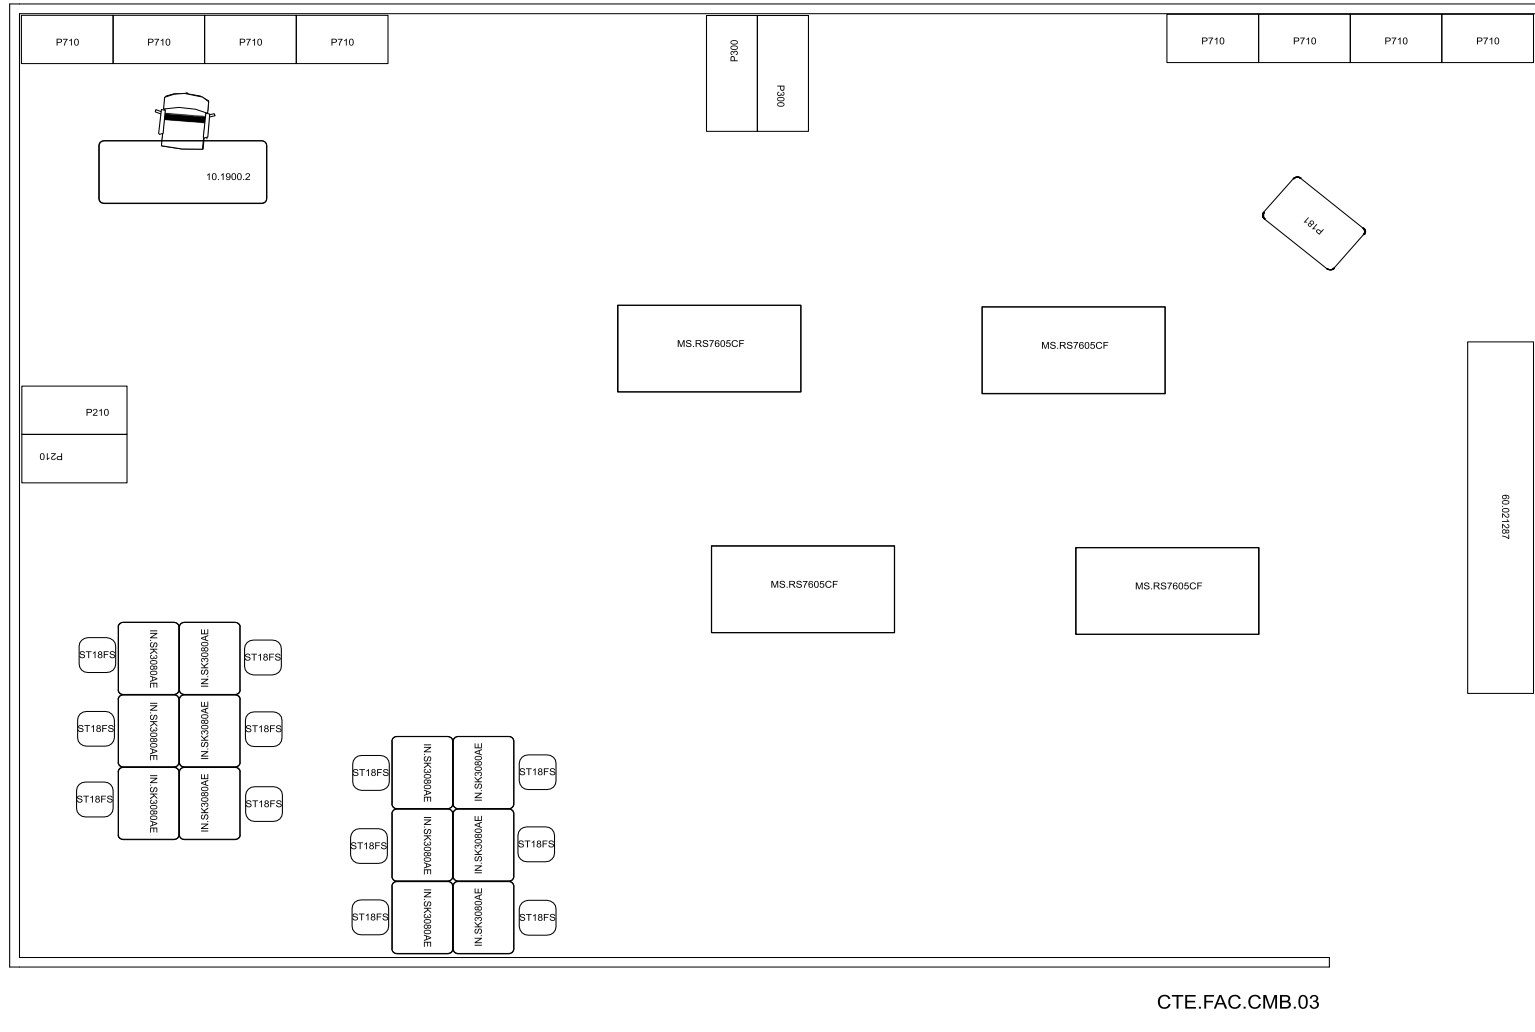

PLAN VIEW

CTE.FAC.CMB.03

CTE.Facilitate.Combination.#3

CTE.FAC.CMB.03