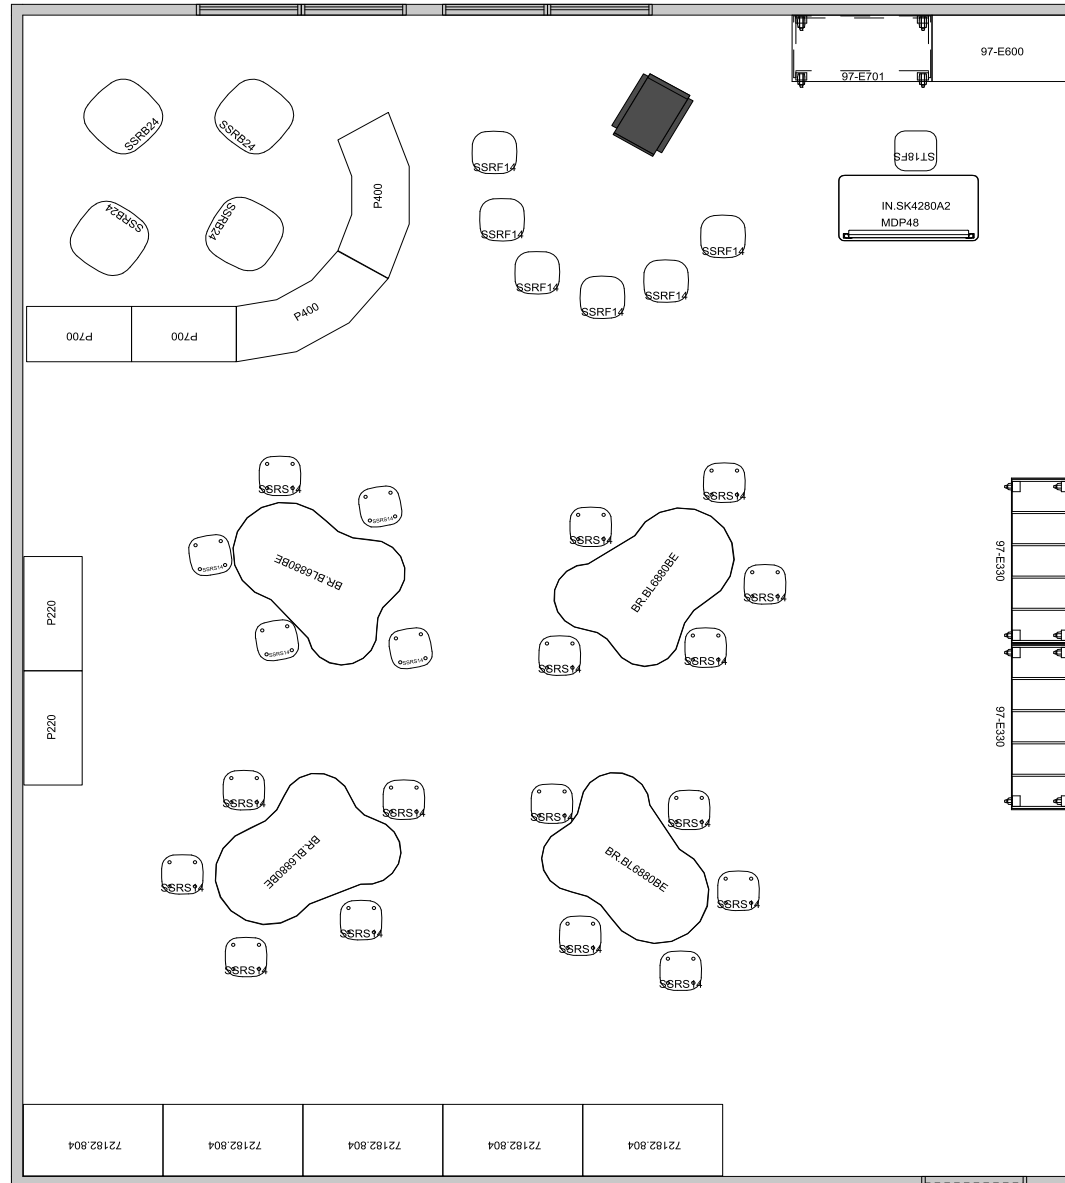

PLAN VIEW

K2G.DEM.CMB.02

Kindergarten to 2nd Grade.Demonstration.Combination.#2

K2G.DEM.CMB.02