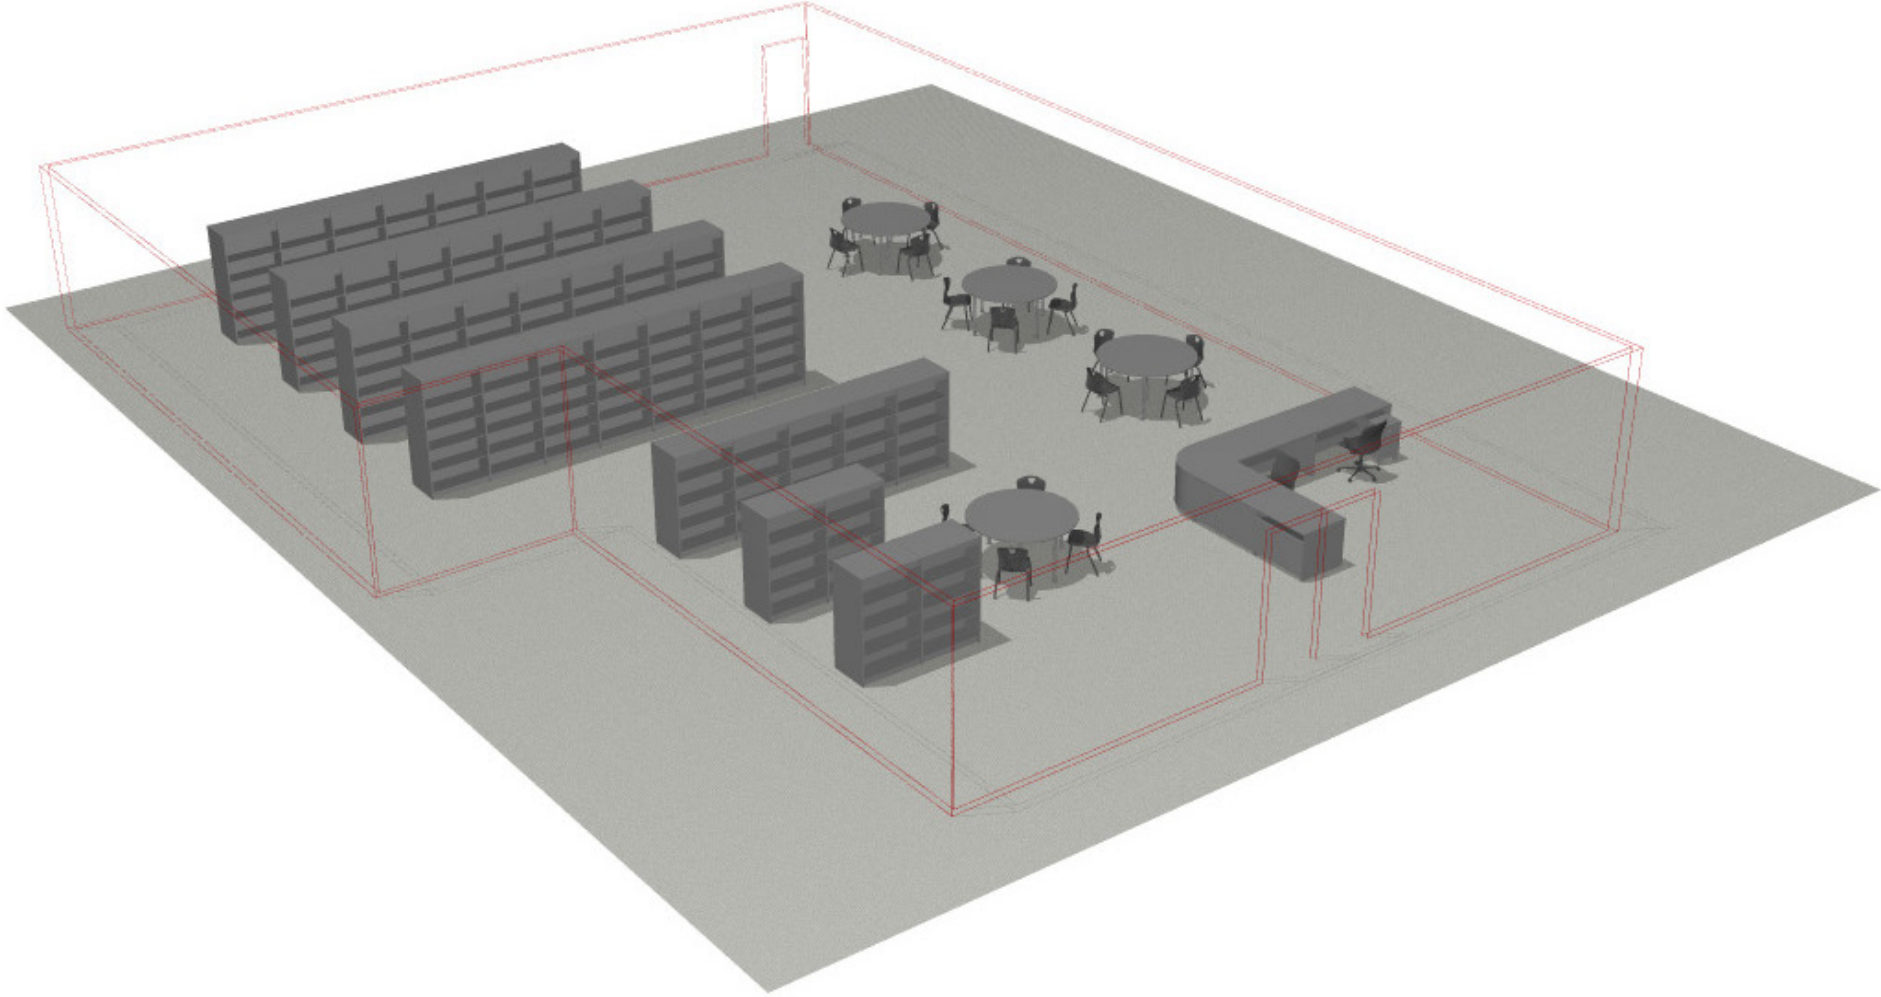

PERSPECTIVE VIEW

**LBR.000.000.02**

Library.No Method.No Method.#2

Fleetwood®

For help creating your effective learning environment,  
contact us at 616.396.1142 or sales@fleetwoodfurniture.com

# PLAN VIEW

## LBR.000.000.02

Library.No Method.No Method.#2

PART NUMBER	DESCRIPTION	QTY	LIST	EXT. SELL
81-6024A_	Shelf (8) DS Adder Base 35w 60h 24d	6	\$1,620	\$9,720
81-6024S_	Shelf (8) DS Starter Base 36w 60h 24d	3	\$1,768	\$5,304
81-7224A_	Shelf (10) DS Adder Base 35w 72h 24d	24	\$1,840	\$44,160
81-7224S_	Shelf (10) DS Starter Base 36w 72h 24d	4	\$1,992	\$7,968
BR-RD6080B2	Round Table, Post Round Legs Fixed Height Lvtrs 60w 29h 60d	4	\$590	\$2,360
MP100	Mobile Ped, Under Work Surface, 1 Box/1 File Locking Drawers 75mm Locking Casters 15w 22.5h 20d	1	\$890	\$890
TDBR330	Transaction Desk Book Return, Levelers 36w 30h 30d	1	\$1,022	\$1,022
TDBT311	Transaction Desk Book Drop Cart, Concealed Casters 32.5w 26h 20d	1	\$628	\$628
TDCCC30	Transaction Desk Corner Filler, Closed Front, Levelers 30w 30h 30d	1	\$1,478	\$1,478
TDDS430	Transaction Desk Straight Desk, Levelers 48w 30h 30d	1	\$1,130	\$1,130
TDDS630	Transaction Desk Straight Desk, Levelers 60w 30h 30d	2	\$1,280	\$2,560