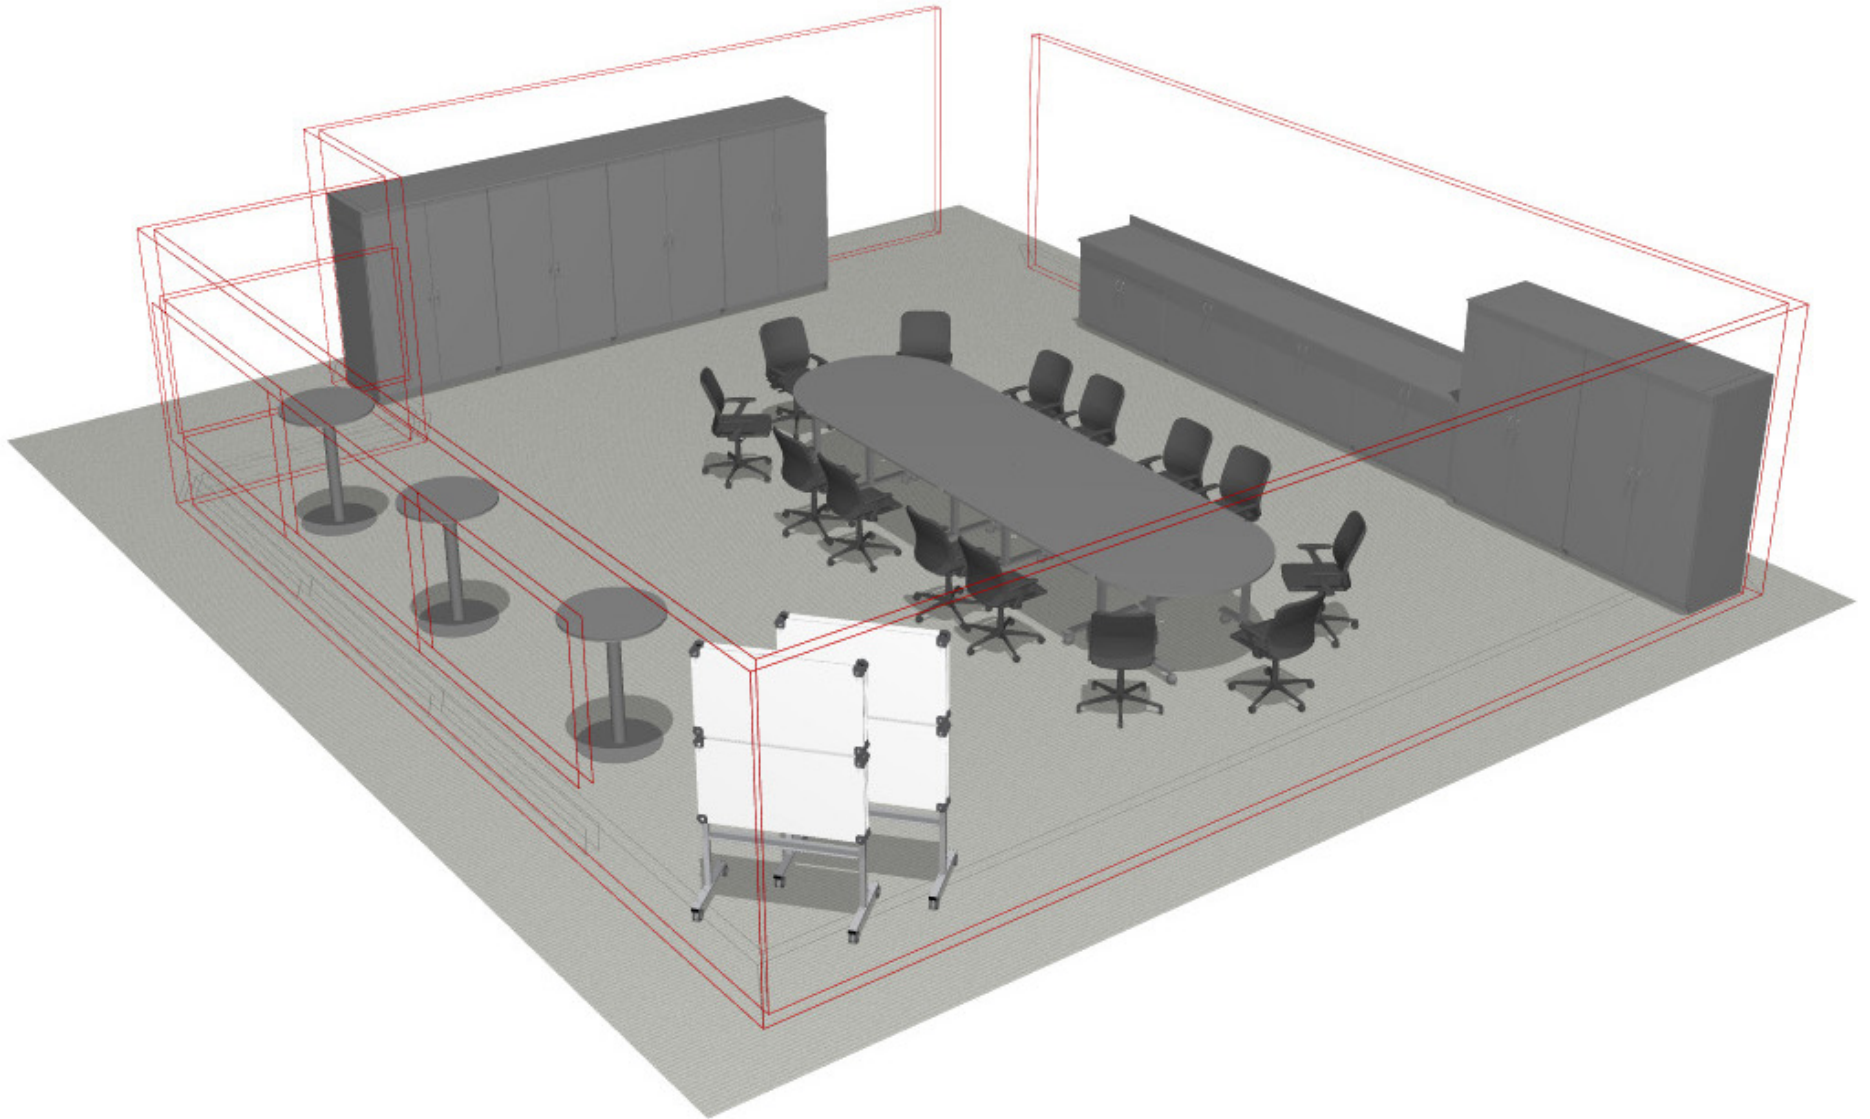

PERSPECTIVE VIEW

TFL.000.000.02

Teacher/Faculty Lounge.No Method.No Method.#2

Fleetwood®

For help creating your effective learning environment,
contact us at 616.396.1142 or sales@fleetwoodfurniture.com

PLAN VIEW

TFL.000.000.02

Teacher/Faculty Lounge.No Method.No Method.#2

TFL.000.000.02

PRODUCT LIST

TFL.000.000.02

Teacher/Faculty Lounge.No Method.No Method.#2

PART NUMBER	DESCRIPTION	QTY	LIST	EXT. SELL
72046-864	Base 2 Shelf Lckg Ors Bckspl Cstrs 48w 36h 26d	3	\$1,588	\$4,764
72182-864	Base Sink Lckg Ors Bckspl Lvtrs 48w 36h 26d	1	\$1,402	\$1,402
77056-827	Tall Storage 4 Shelf Lckg Ors Cstrs 48w 72h 27d	6	\$2,010	\$12,060
FN-HR6380B2	Fxd Ht Cstrs 60w 29h 30d	2	\$796	\$1,592
FN-PR7380B2	Fxd Ht Cstrs 72w 29h 30d	4	\$830	\$3,320
MB110	Horizontal Cart with 4 Pages 42w 72h 22d	2	\$1,474	\$2,948
PB-R03380BS	Round Table, Pedestal Base Fixed Height Glides 30w 40h 30d	3	\$500	\$1,500