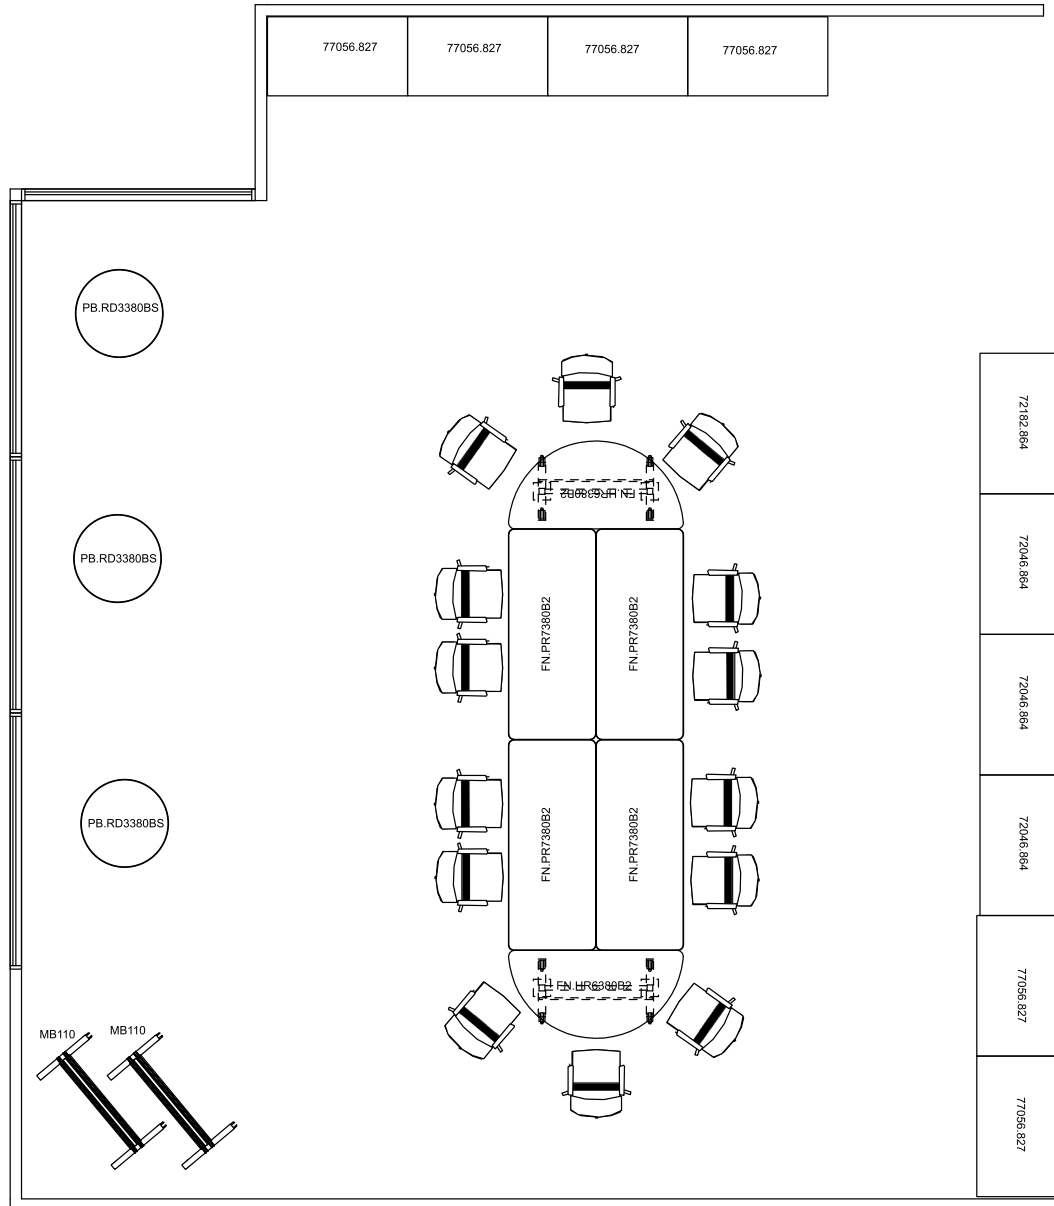

PERSPECTIVE VIEW

TFL.000.000.02

Teacher/Faculty Lounge.No Method.No Method.#2

Fleetwood®

For help creating your effective learning environment,
contact us at 616.396.1142 or sales@fleetwoodfurniture.com

PLAN VIEW

TFL.000.000.02

Teacher/Faculty Lounge.No Method.No Method.#2

TFL.000.000.02

PRODUCT LIST

TFL.000.000.02

Teacher/Faculty Lounge.No Method.No Method.#2

PART NUMBER	DESCRIPTION	QTY	LIST	EXT. SELL
72046-864	Base 2 Shelf Lckg Ors Bckspl Cstrs 48w 36h 26d	3	\$1,588	\$4,764
72182-864	Base Sink Lckg Ors Bckspl Lvtrs 48w 36h 26d	1	\$1,402	\$1,402
77056-827	Tall Storage 4 Shelf Lckg Ors Cstrs 48w 72h 27d	6	\$2,010	\$12,060
FN-HR6380B2	Fxd Ht Cstrs 60w 29h 30d	2	\$796	\$1,592
FN-PR7380B2	Fxd Ht Cstrs 72w 29h 30d	4	\$830	\$3,320
MB110	Horizontal Cart with 4 Pages 42w 72h 22d	2	\$1,474	\$2,948
PB-R03380BS	Round Table, Pedestal Base Fixed Height Glides 30w 40h 30d	3	\$500	\$1,500

Total FLEETWOOD - \$27,586.00

RENDERING

TFL.000.000.02

Teacher/Faculty Lounge.No Method.No Method.#2