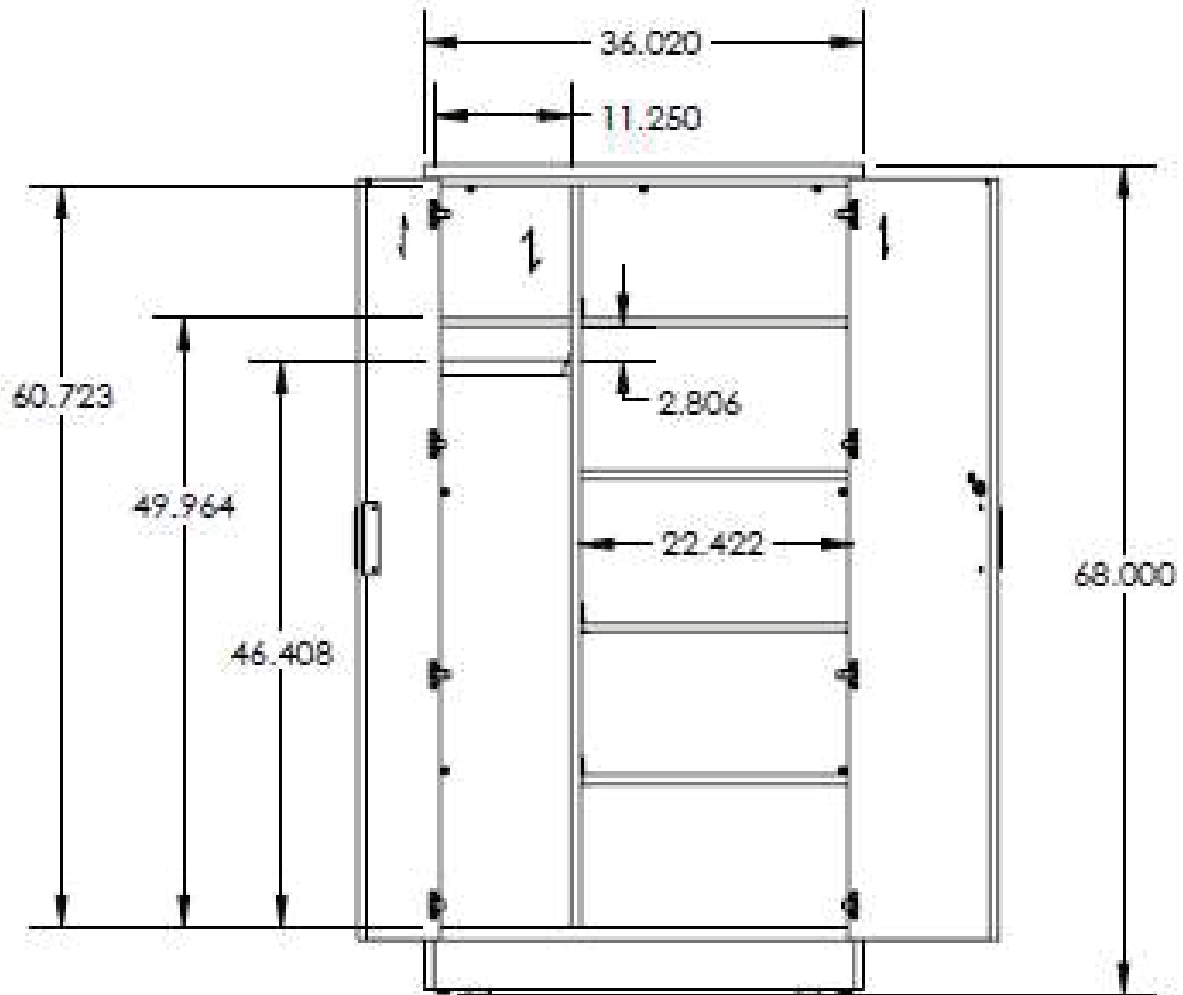

WARDROBE

DIMENSIONS

GWC1362068CD
CABINET, SF, WRDRB, 36W X 68H, DR

ILLUSIONS 2.0

WARDROBE DIMENSIONS

GWC1362076LD
CABINET, SF, WRDRB, 36W X 76H, DR

ILLUSIONS 2.0

WARDROBE DIMENSIONS

GWC1362084LD
CABINET, SF, WRDRB, 36W X 84H, DR