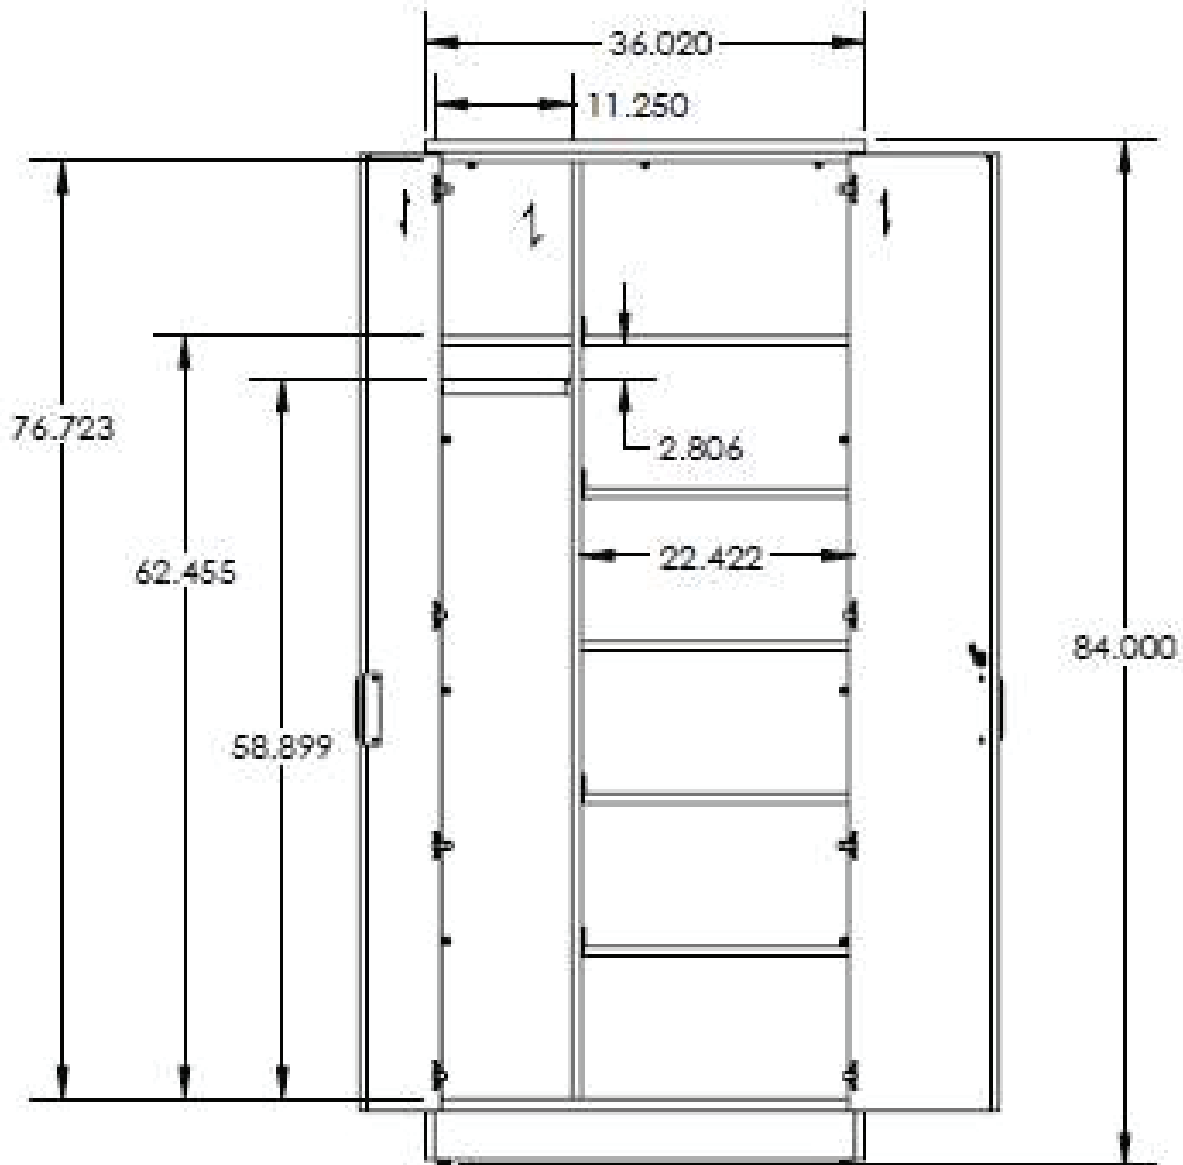

WARDROBE

DIMENSIONS

GWC1362068CD
CABINET, SF, WRDRB, 36W X 68H, DR

ILLUSIONS 2.0

WARDROBE DIMENSIONS

GWC1362076LD
CABINET, SF, WRDRB, 36W X 76H, DR

ILLUSIONS 2.0

WARDROBE DIMENSIONS

GWC1362084LD
CABINET, SF, WRDRB, 36W X 84H, DR