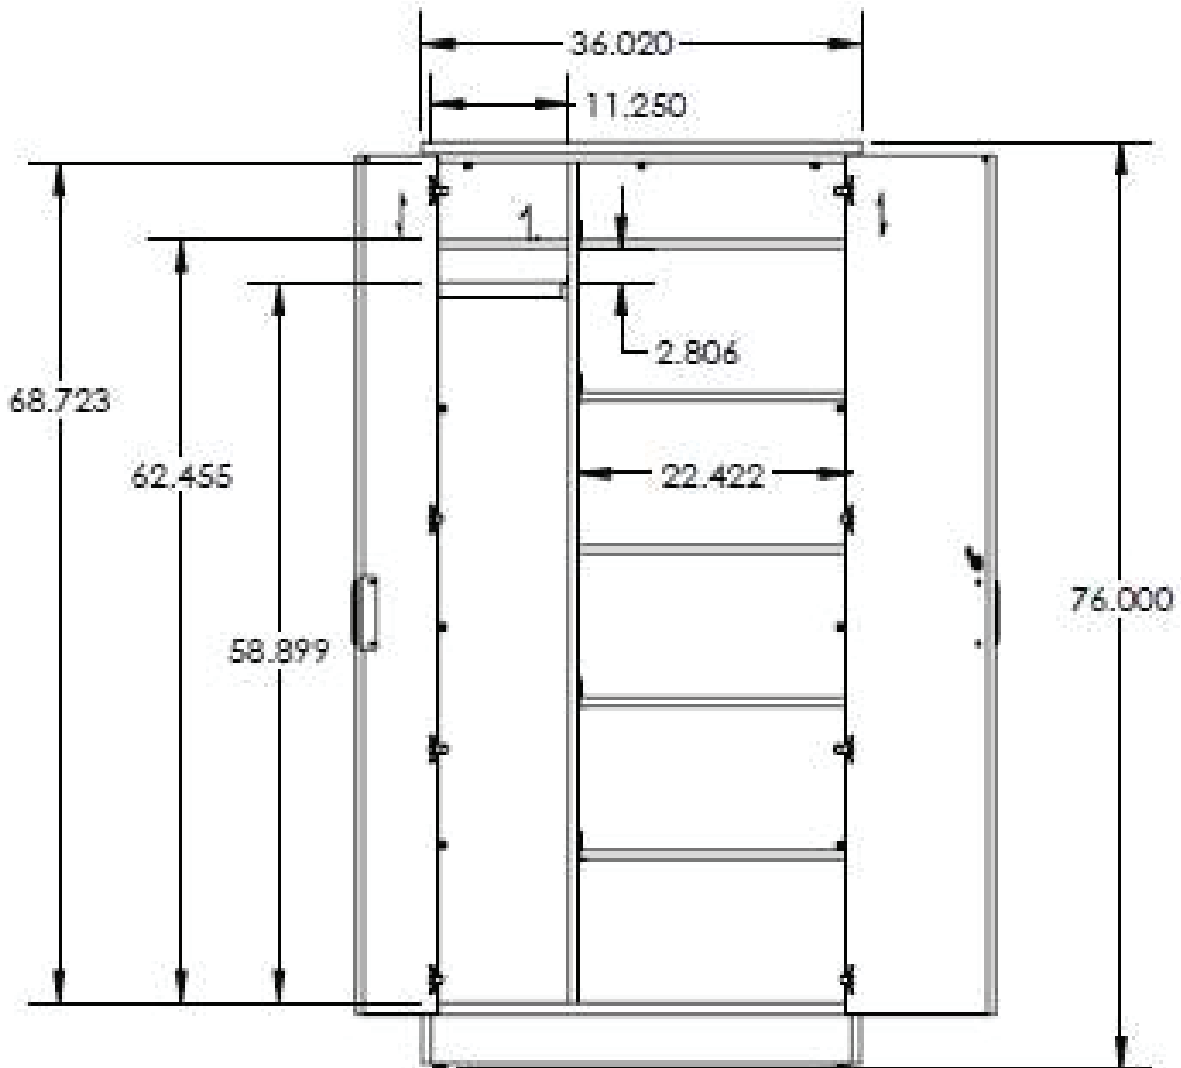

WARDROBE

DIMENSIONS

GWC1362068CD
CABINET, SF, WRDRB, 36W X 68H, DR

ILLUSIONS 2.0

WARDROBE DIMENSIONS

GWC1362076LD
CABINET, SF, WRDRB, 36W X 76H, DR

ILLUSIONS 2.0

WARDROBE DIMENSIONS

GWC1362084LD
CABINET, SF, WRDRB, 36W X 84H, DR